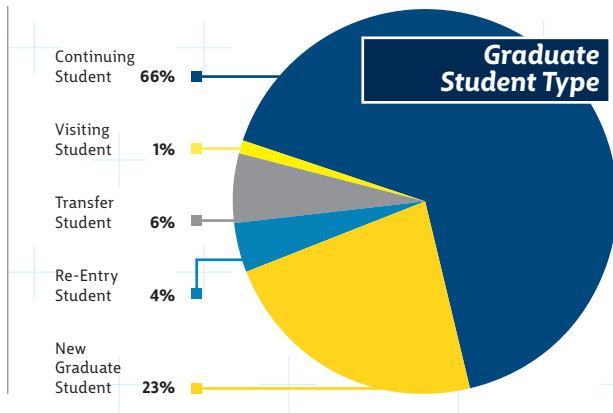

## academic profile | 2022

**1,298**   
degrees conferred AY 21-22

**56K+**  
total alumni

**38%** male  **62%** female

 **70+**  
academic programs

**40K+**  
alumni living in Louisiana

**60+**  
countries represented by students