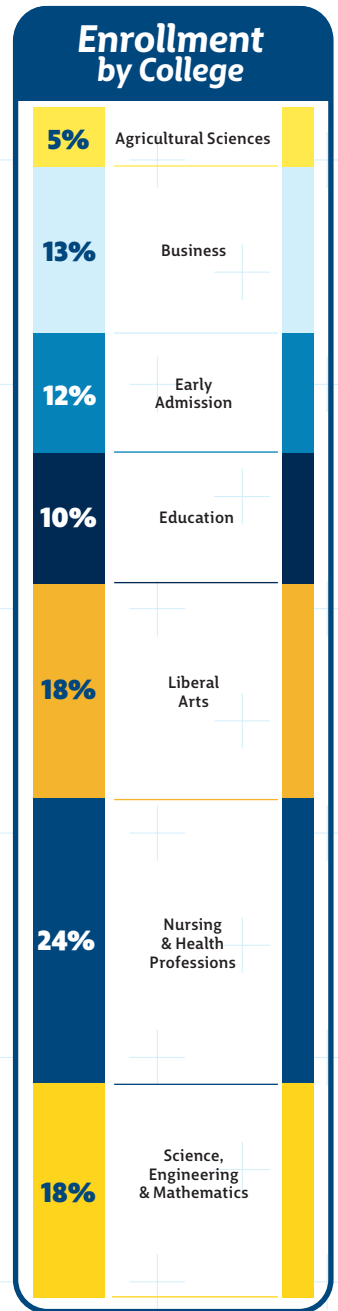

## academic profile | 2022

**1,298**   
degrees conferred AY 21-22

**56K+**  
total alumni

**38%** male  **62%** female

 **70+**  
academic programs

**40K+**  
alumni living in Louisiana

**60+**  
countries represented by students