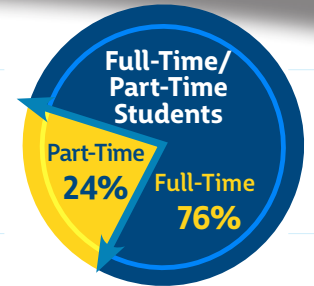

## academic profile | 2022

**1,298**   
degrees conferred AY 21-22

**56K+**  
total alumni

**38%** male  **62%** female

 **70+**  
academic programs

**40K+**  
alumni living in Louisiana

**60+**  
countries represented by students