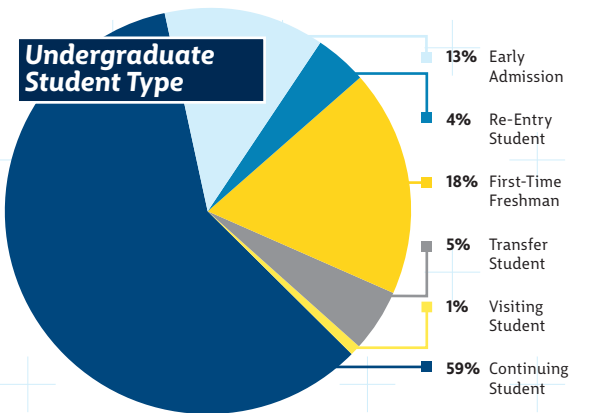

## academic profile | 2022

**1,298**   
degrees conferred AY 21-22

**56K+**  
total alumni

**38%** male  **62%** female

 **70+**  
academic programs

**40K+**  
alumni living in Louisiana

**60+**  
countries represented by students