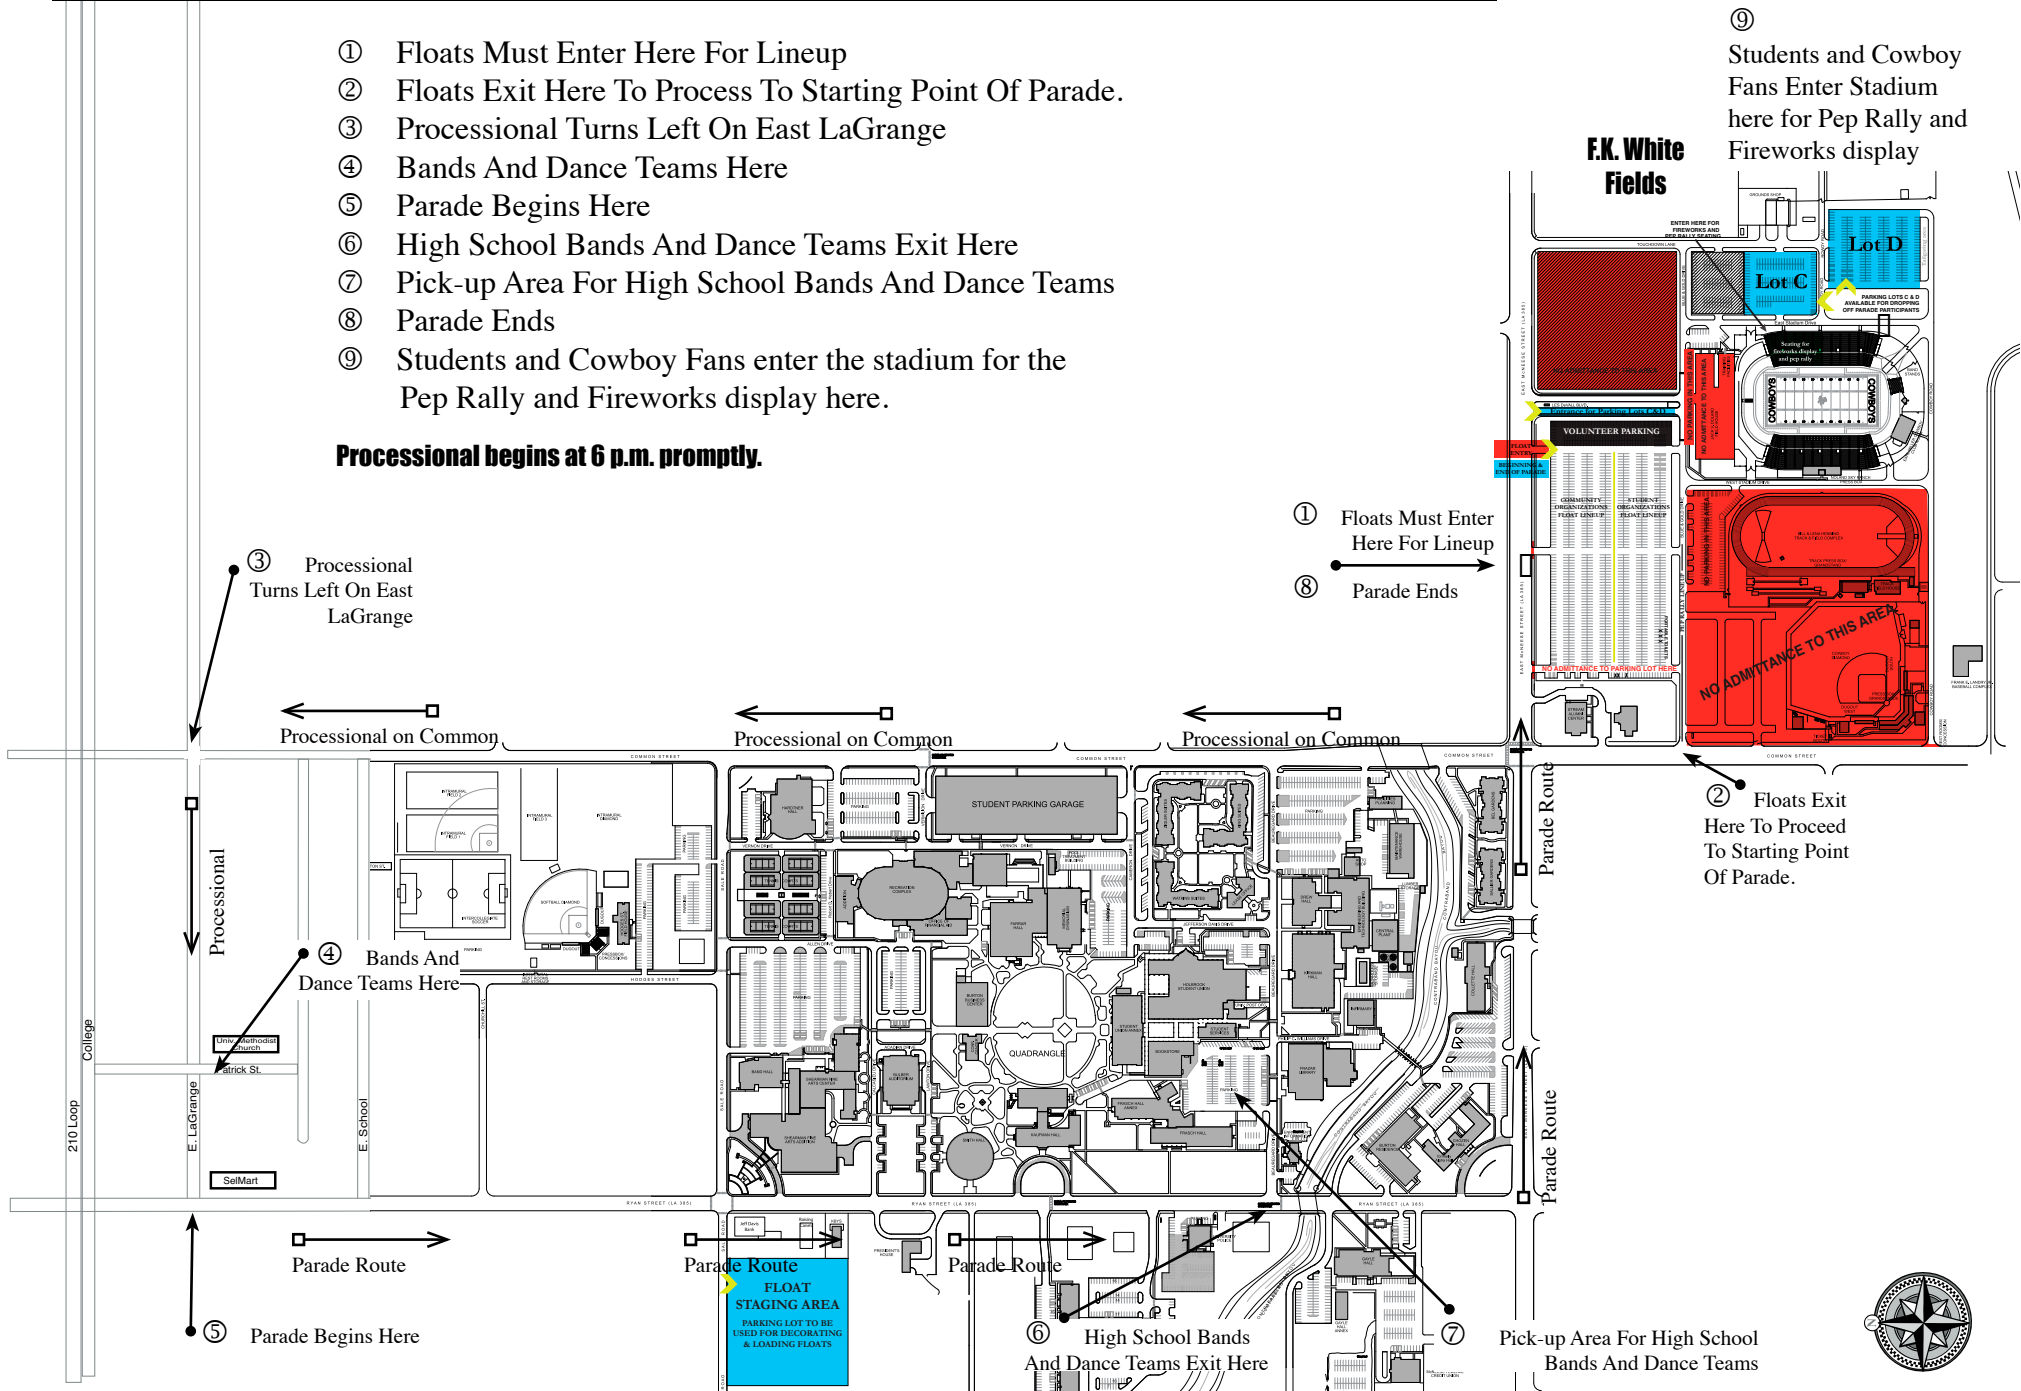

2021 McNeese Homecoming Parade Route

- ① Floats Must Enter Here For Lineup
- ② Floats Exit Here To Proceed To Starting Point Of Parade.
- ③ Processional Turns Left On East LaGrange
- ④ Bands And Dance Teams Here
- ⑤ Parade Begins Here
- ⑥ High School Bands And Dance Teams Exit Here
- ⑦ Pick-up Area For High School Bands And Dance Teams
- ⑧ Parade Ends
- ⑨ Students and Cowboy Fans enter the stadium for the Pep Rally and Fireworks display here.

Processional begins at 6 p.m. promptly.

③ Processional Turns Left On East LaGrange

Processional on Common

Processional

④ Bands And Dance Teams Here

Parade Route

⑤ Parade Begins Here

Processional on Common

Parade Route
FLOAT STAGING AREA
PARKING LOT TO BE USED FOR DECORATING & LOADING FLOATS

⑥ High School Bands And Dance Teams Exit Here

① Floats Must Enter Here For Lineup

⑧ Parade Ends

Parade Route

Parade Route

Pick-up Area For High School Bands And Dance Teams

F.K. White Fields

⑨ Students and Cowboy Fans Enter Stadium here for Pep Rally and Fireworks display

② Floats Exit Here To Proceed To Starting Point Of Parade.