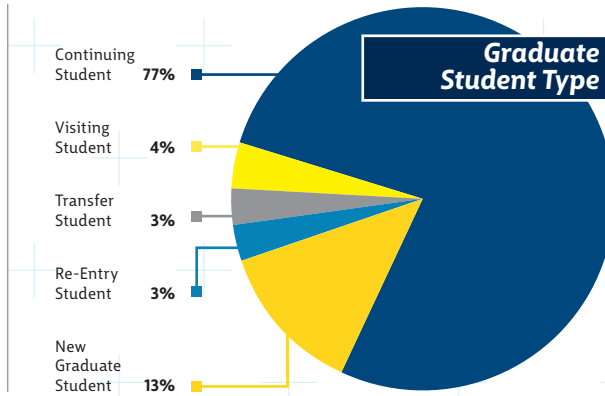

## academic profile

SPRING  
2023

**1,298**   
degrees conferred AY 21-22

**56K+**  
total alumni

**38%** male  **62%** female

 **65+**  
academic programs

**40K+**  
alumni living in Louisiana

**50+**  
countries represented by students