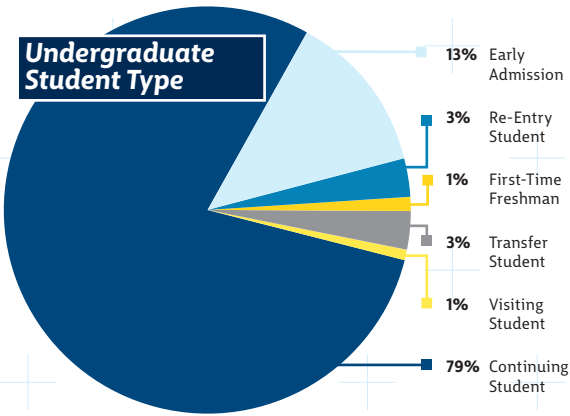

## academic profile

SPRING  
2023

**1,298**   
degrees conferred AY 21-22

**56K+**  
total alumni

**38%** male  **62%** female

 **65+**  
academic programs

**40K+**  
alumni living in Louisiana

**50+**  
countries represented by students