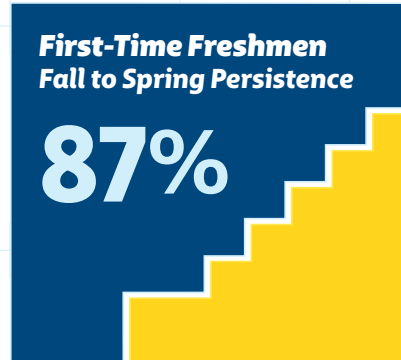

## academic profile

SPRING  
2023

**1,298**   
degrees conferred AY 21-22

**56K+**  
total alumni

**38%** male  **62%** female

 **65+**  
academic programs

**40K+**  
alumni living in Louisiana

**50+**  
countries represented by students