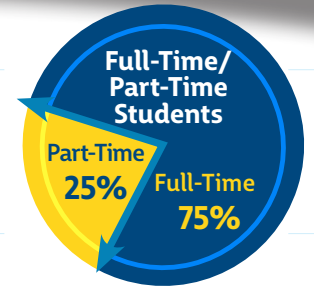

## academic profile

SPRING  
2023

**1,298**   
degrees conferred AY 21-22

**56K+**  
total alumni

**38%** male  **62%** female

 **65+**  
academic programs

**40K+**  
alumni living in Louisiana

**50+**  
countries represented by students