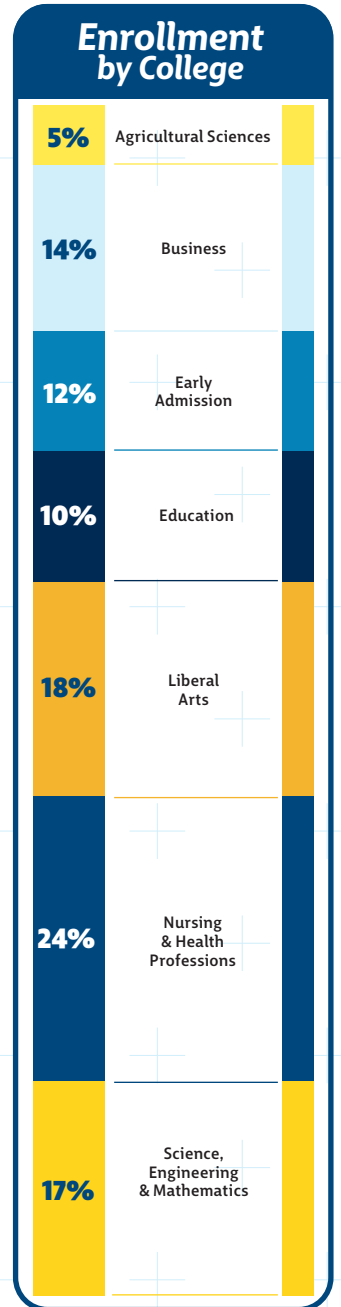

## academic profile

SPRING  
2023

**1,298**   
degrees conferred AY 21-22

**56K+**  
total alumni

**38%** male  **62%** female

 **65+**  
academic programs

**40K+**  
alumni living in Louisiana

**50+**  
countries represented by students