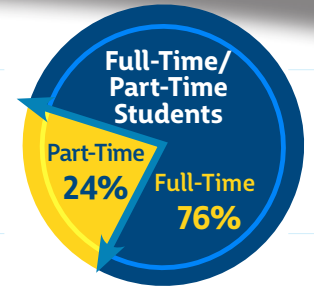

MCNEESE STATE UNIVERSITY

academic profile | 2022

1,298 
degrees conferred AY 21-22

56K+
total alumni

38% male  **62%** female

 **70+**
academic programs

40K+
alumni living in Louisiana

60+
countries represented by students