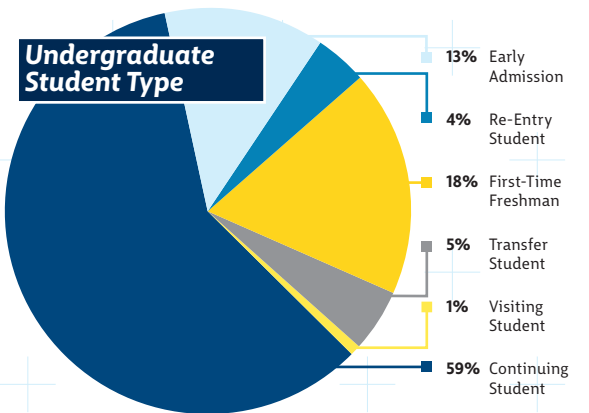

MCNEESE STATE UNIVERSITY

academic profile | 2022

1,298 
degrees conferred AY 21-22

56K+
total alumni

38% male  **62%** female

 **70+**
academic programs

40K+
alumni living in Louisiana

60+
countries represented by students