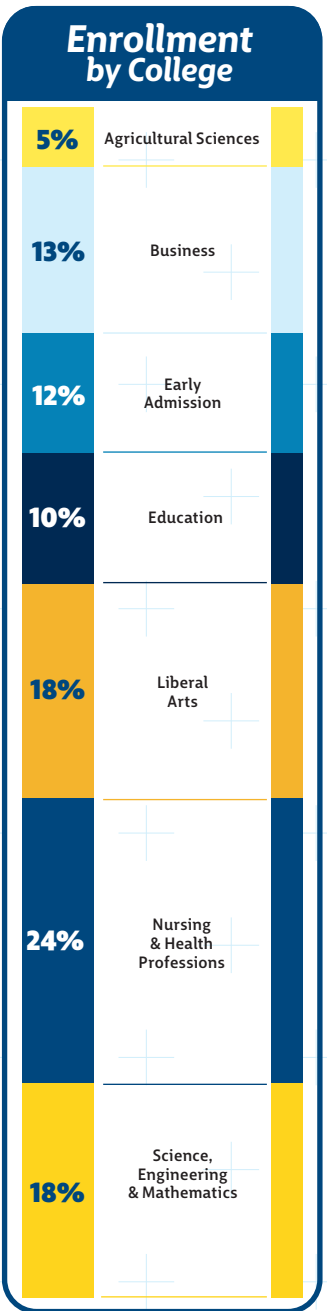

MCNEESE STATE UNIVERSITY

academic profile | 2022

1,298 
degrees conferred AY 21-22

56K+
total alumni

38% male  **62%** female

 **70+**
academic programs

40K+
alumni living in Louisiana

60+
countries represented by students