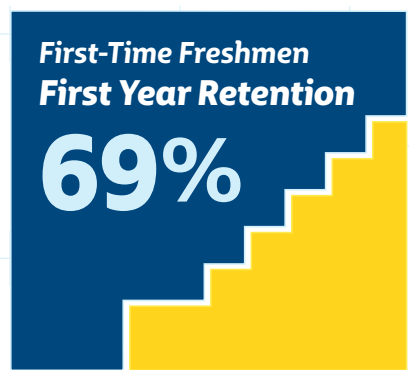

MCNEESE STATE UNIVERSITY

academic profile | 2022

1,298 
degrees conferred AY 21-22

56K+
total alumni

38% male  **62%** female

 **70+**
academic programs

40K+
alumni living in Louisiana

60+
countries represented by students