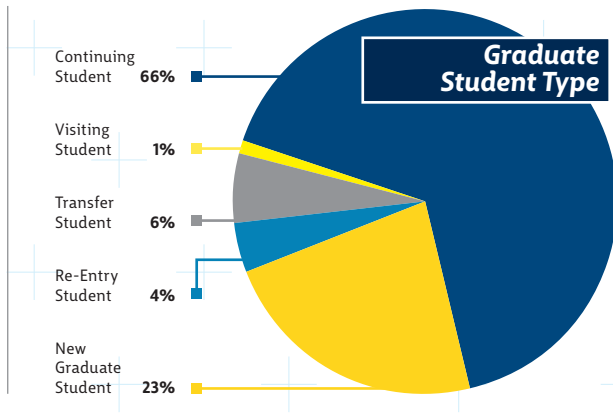

MCNEESE STATE UNIVERSITY

academic profile | 2022

1,298 
degrees conferred AY 21-22

56K+
total alumni

38% male  **62%** female

 **70+**
academic programs

40K+
alumni living in Louisiana

60+
countries represented by students