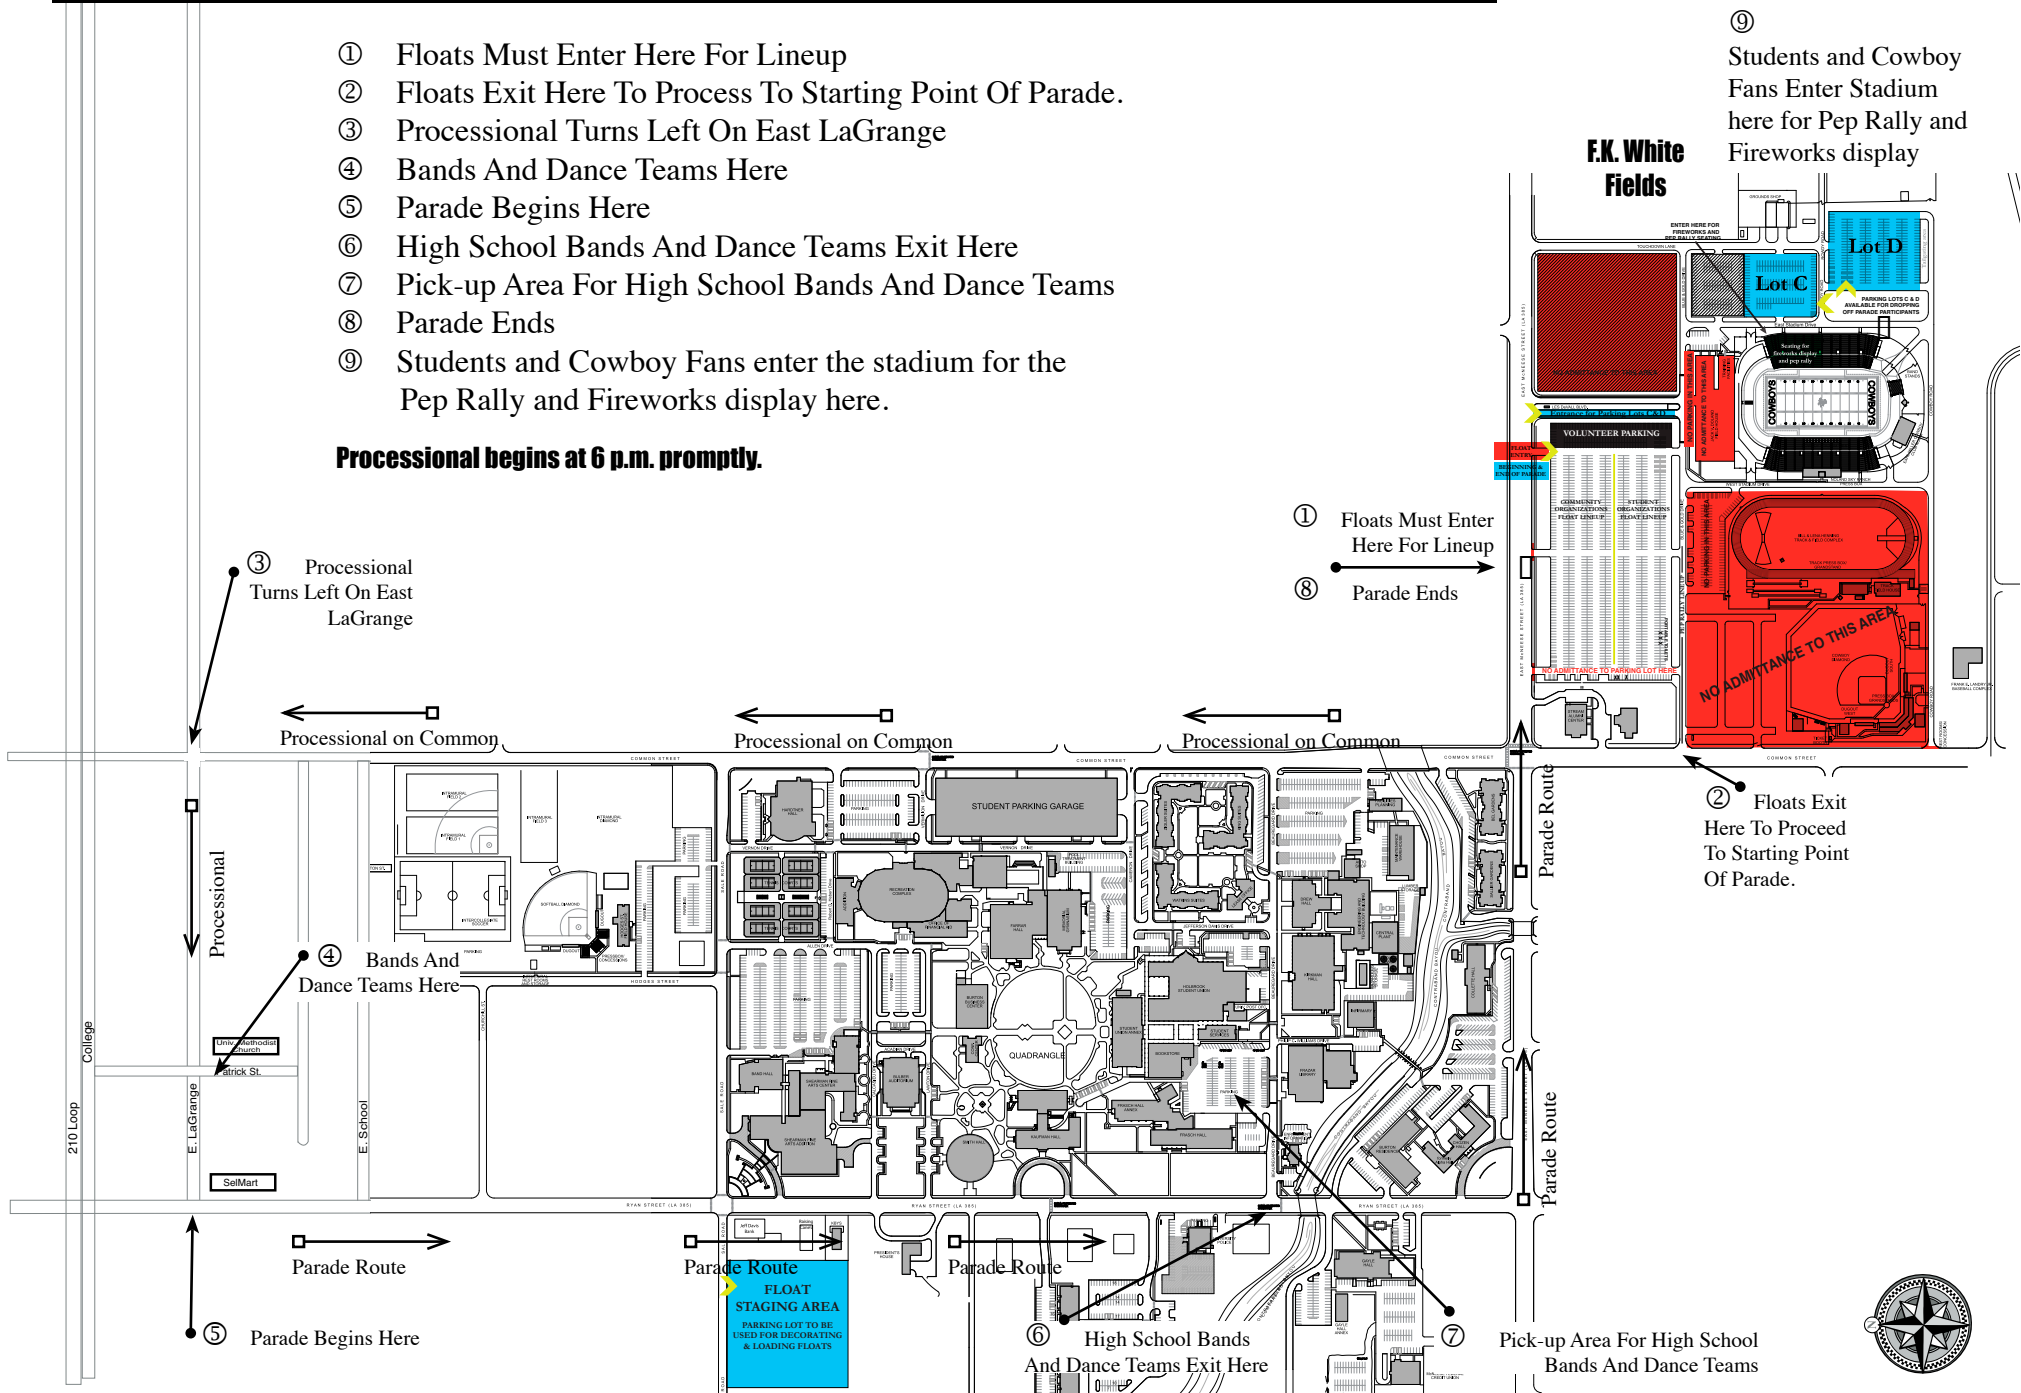

# 2022 McNeese Homecoming Parade Route

- ① Floats Must Enter Here For Lineup
- ② Floats Exit Here To Proceed To Starting Point Of Parade.
- ③ Processional Turns Left On East LaGrange
- ④ Bands And Dance Teams Here
- ⑤ Parade Begins Here
- ⑥ High School Bands And Dance Teams Exit Here
- ⑦ Pick-up Area For High School Bands And Dance Teams
- ⑧ Parade Ends
- ⑨ Students and Cowboy Fans enter the stadium for the Pep Rally and Fireworks display here.

**Processional begins at 6 p.m. promptly.**

③ Processional Turns Left On East LaGrange

Processional on Common

Processional

④ Bands And Dance Teams Here

Parade Route

⑤ Parade Begins Here

Processional on Common

Parade Route  
FLOAT STAGING AREA  
PARKING LOT TO BE USED FOR DECORATING & LOADING FLOATS

⑥ High School Bands And Dance Teams Exit Here

① Floats Must Enter Here For Lineup

⑧ Parade Ends

Processional on Common

Parade Route

Parade Route

Pick-up Area For High School Bands And Dance Teams

F.K. White Fields

⑨ Students and Cowboy Fans Enter Stadium here for Pep Rally and Fireworks display

② Floats Exit Here To Proceed To Starting Point Of Parade.