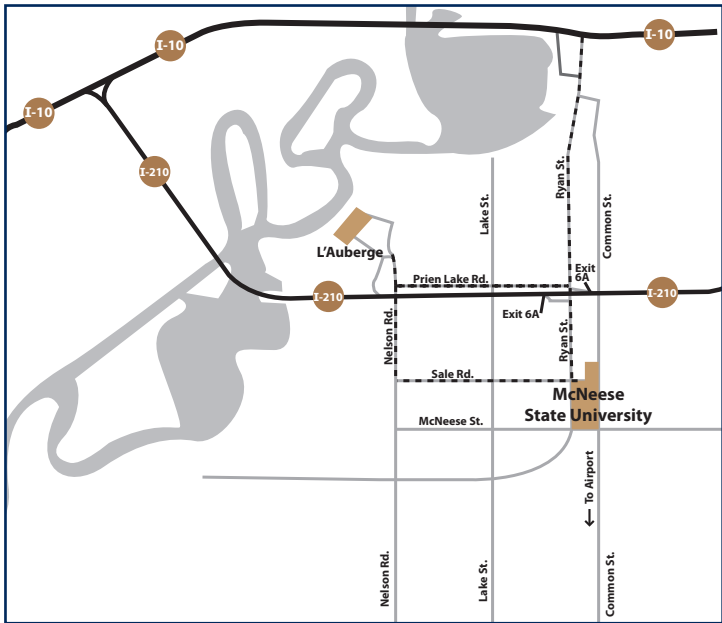

ACCOMMODATIONS AND MAP

Rooms are reserved at the L'Auberge du Lac Casino Resort
777 Avenue L'Auberge
Lake Charles, Louisiana 70601
www.ldlcasino.com

For reservations, please call (866) 580-7444.
Special rates have been secured for November 12, 13, and 14.
Please use the reservation code SMSU to receive the special rate.
Reservations for this rate must be made by October 22, 2010.

A map of the McNeese Campus and designated parking areas
can be found on the reverse side of this card.

Please call (337) 475-5602 to indicate your intention to attend the
Investiture Ceremony and Reception.